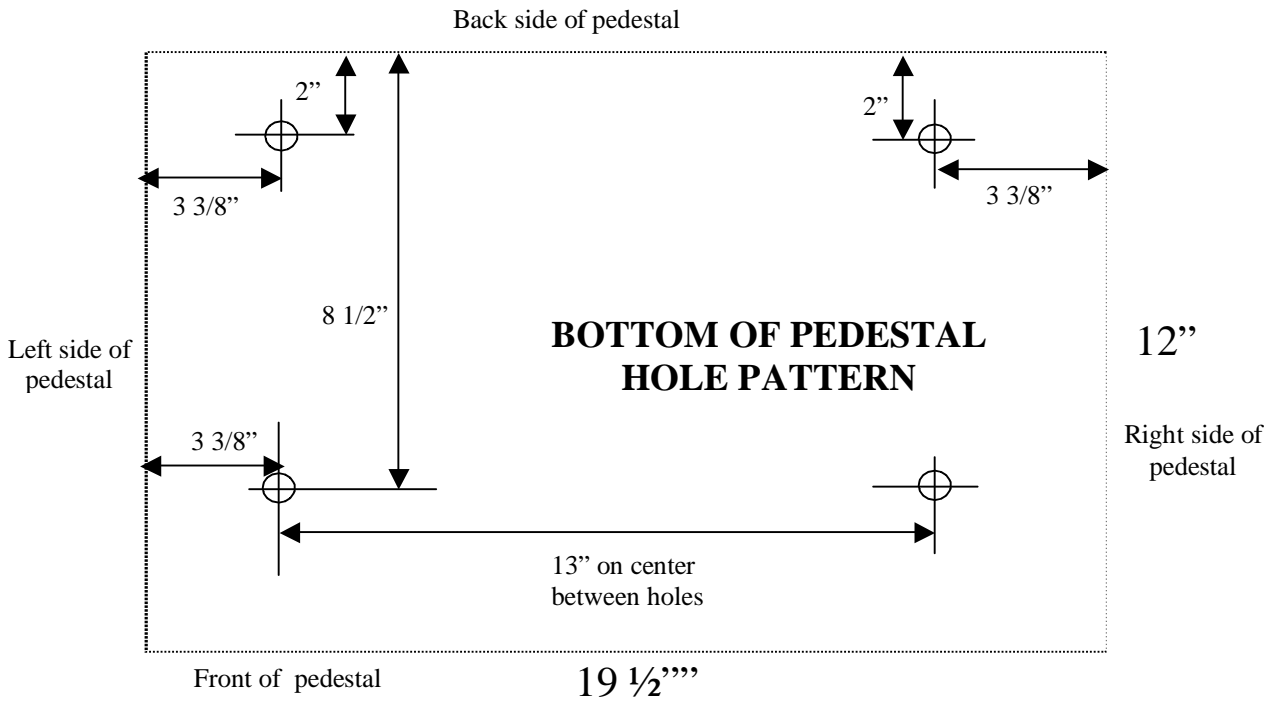

P5

Bolt and Hole pattern for P5 Kiosk (Insomniac 500)

Pedestal is 36" high