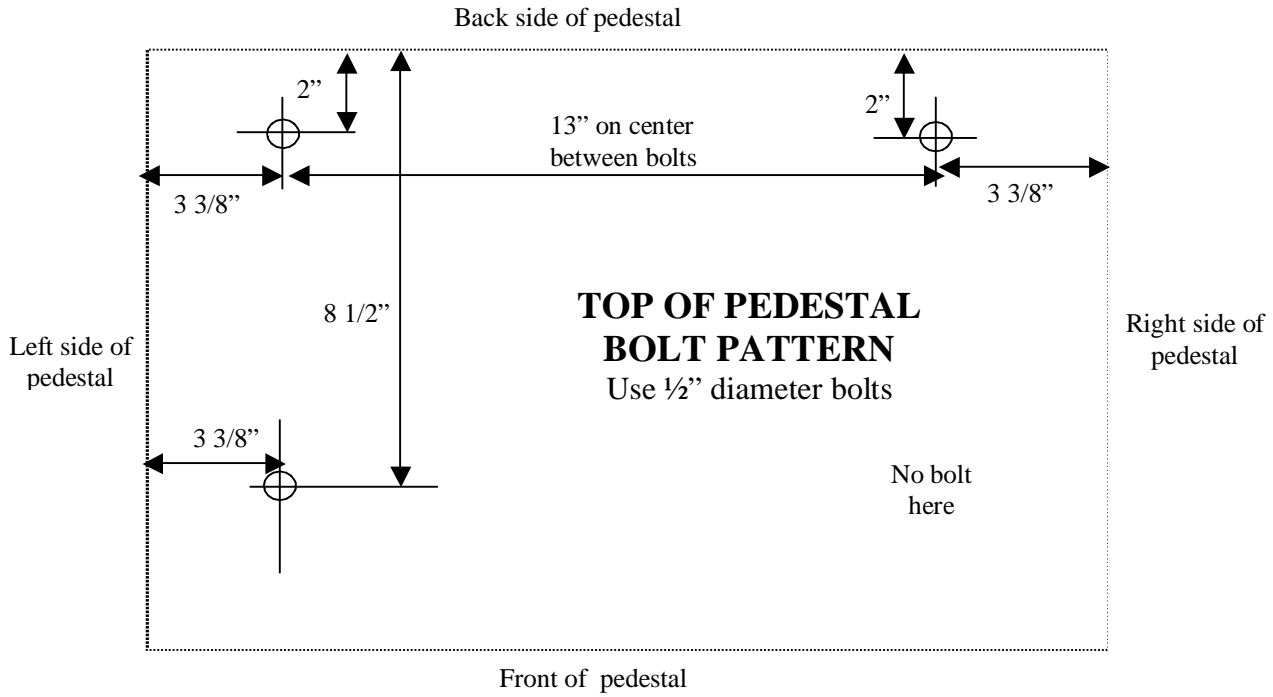

P5

Bolt and Hole pattern for P5 Kiosk (Insomniac 500)

Pedestal is 36" high