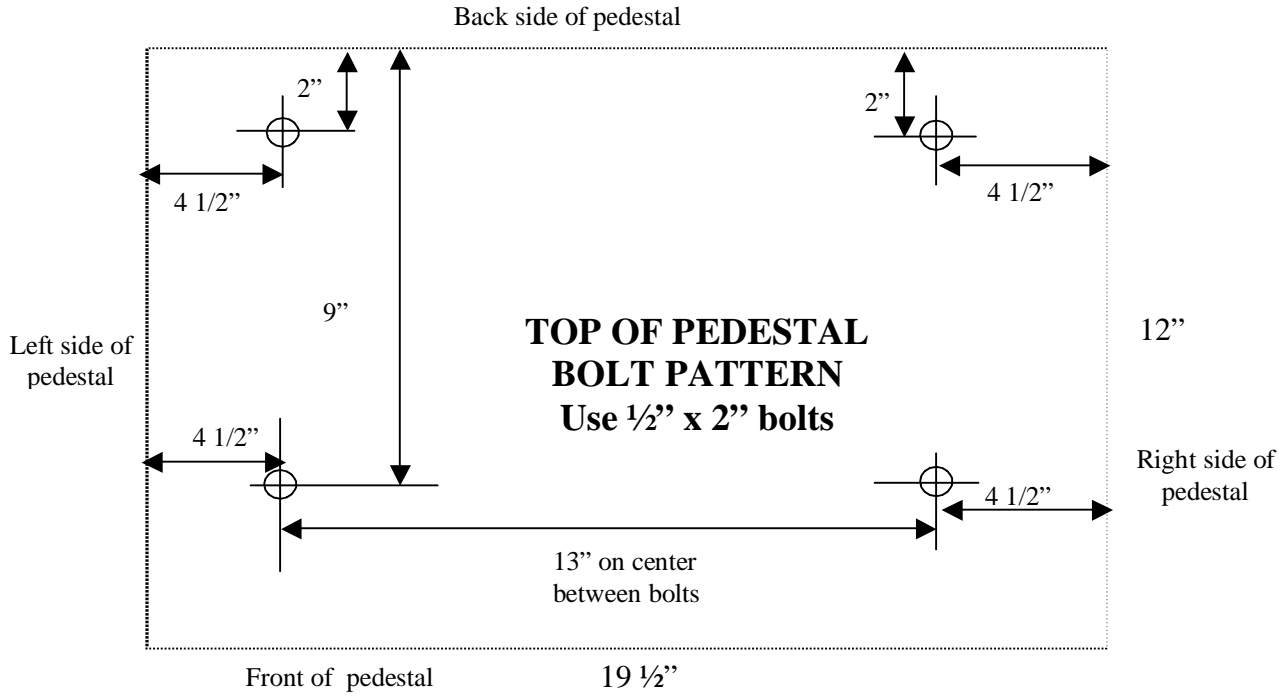

## Bolt and Hole pattern for P5 Kiosk (Insomniac 500)

Pedestal is 36" high