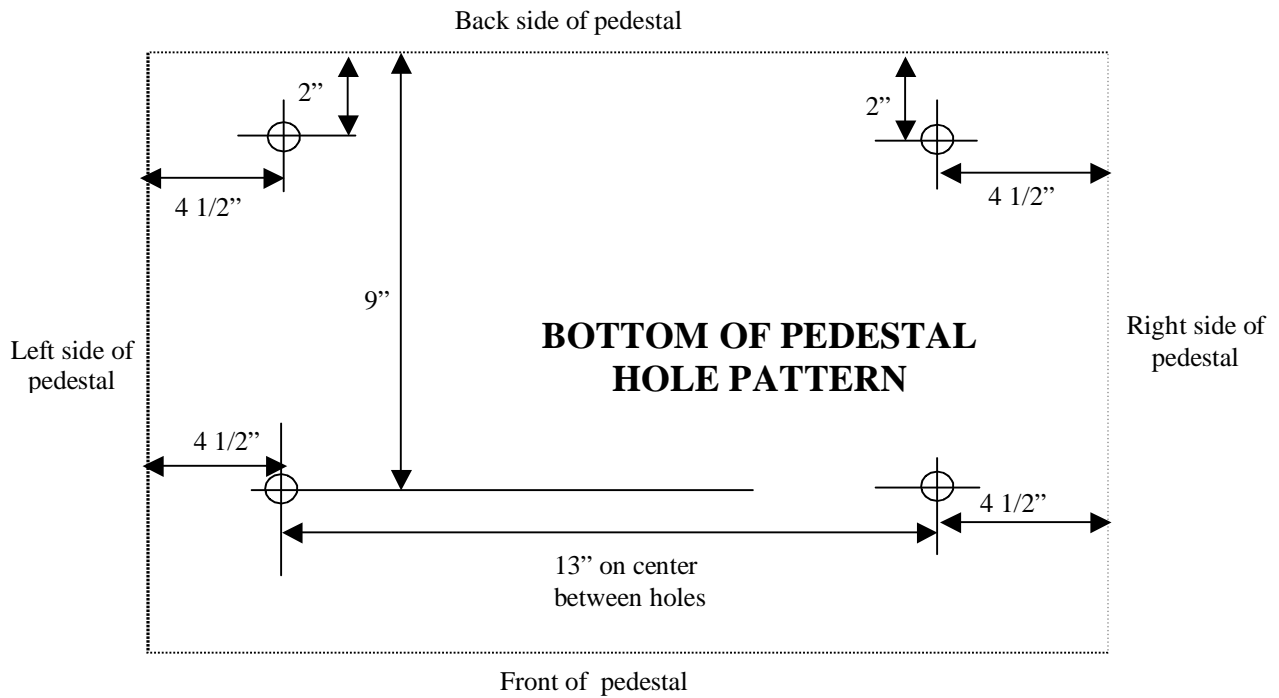

## Bolt and Hole pattern for P5 Kiosk (Insomniac 500)

Pedestal is 36" high